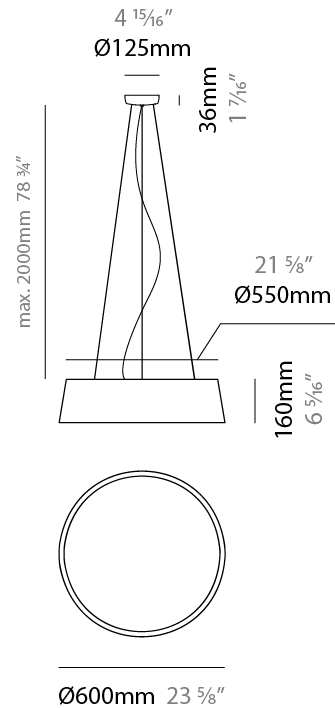

DRUM SUSPENSION

D111063-

base number   Finish Options   Finish Options

1. To build a product code in our configurator select the specify button on the base model # product page
2. To build a manual product code on this datasheet choose from the options listed below in blue font and add the suffix to the base model #

GENERAL

Series: Drum
Brand: Ole
Division: Design
Mounting Type: Suspension
Mounting Location: Ceiling
Subcategory: Up/Down Light

PHYSICAL

Shape: Drum
Diameter (mm): 600
Diameter (in): 23 5/8
Height (mm): 160
Height (in): 6 3/16
Max. Overall Height (mm): 2160
Max. Overall Height (in): 85 1/16
Light Distribution: Direct / Indirect
Weight (kg): 3.3
Weight (lbs): 7.26
Fixture Finish: BEI / BLK / BLU / COG / DGN / GRY / MRN / MOC / MUS / OLV / SIL / STN / TER / WHI
Holder Finish: BLK
Fixture Material: Fabric Cord / Metal
Cable Details: 2000mm Cable
Upon Request: Other fabric cord colors available upon request (see downloadable finish chart)

ELECTRICAL

Number of Lamps: 3
Lamp Type: LED Retrofit
Lamp Shape: A19
Bulb Included: Bulb Not Included
Max. Wattage Per Lamp (W): 15
Lamp Base: E26
Input Voltage (V): 120
Upon Request: 277Vac / GU24

LED

OPTICAL

RATINGS AND CERTIFICATIONS

Certified By: Certified for North American Standards
IP rating: IP20

PROJECT _____
TYPE _____
SPECIFIER _____
QUANTITY _____
DATE _____